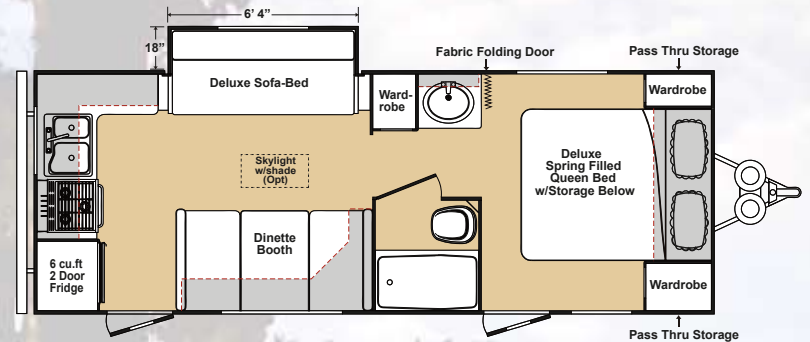

ECL24SL

Overall Length: 26' 0"
Overall Width w/ Slide In: 8' 3"
Overall Width w/ Slide Out: 9' 7"
Overall Height: 9' 0"
Ceiling Height: 6' 7"
Dry Weight (lbs/kgs): 4,420/2,005
Hitch Weight-Dry (lbs/kgs): 683/310
Cargo Carrying Capacity (lbs/kgs): . . . 2,805/1,275
Gross Vehicle Weight Rate (lbs/kgs): . . 7,685/3,495
Fresh Water (Imp/US gal): 37/45
Grey Water (Imp/US gal): 28/34
Black Water (Imp/US gal): 28/34

ECL269DS New For 2008

Overall Length: 28' 9"
Overall Width w/Slide In: 8' 3"
Overall Width w/Slide Out: 11' 6"
Overall Height: 9' 7"
Bedroom/Bathroom Ceiling Height: 6' 7"
Living Room Ceiling Height: 7' 6" to 8' 7"
Dry Weight (lbs/kgs): 6,310/2870
Hitch Weight (lbs/kgs): 1,150/520
Cargo Carrying Capacity (lbs/kgs): . . . 1,360/615
Gross Vehicle Weight Rate (lbs/kgs): . . 8,150/3,700
Fresh Water (Imp/US gal): 37/45
Grey Water (Imp/US gal): 28/34
Black Water (Imp/US gal): 28/34

ECL28BHS

Overall Length: 31' 9"
Overall Width w/Slide In: 8' 3"
Overall Width w/Slide Out: 11' 6"
Overall Height: 9' 7"
Ceiling Height: 6' 7"
Dry Weight (lbs/kgs): 7,015/3,180
Hitch Weight (lbs/kgs): 1025/465
Cargo Carrying Capacity (lbs/kgs): . . . 3,530/1,605
Gross Vehicle Weight Rate (lbs/kgs): . . 11,025/5,010
Fresh Water (Imp/US gal): 37/45
Grey Water (Imp/US gal): 28/34
Black Water (Imp/US gal): 28/34

Vinyl Floor Covering

Berber Carpet

Overhead Cabinet

ECL24-5RLS

Overall Length: 26'
 Overall Width w/Slide In: 8' 3"
 Overall Width w/Slide Out: 10' 6"
 Overall Height: 10' 9"
 Ceiling Height: 7' 0"
 Bedroom Ceiling Height (at foot of bed): 5' 0"
 Dry Weight (lbs/kgs): 5,770/2,615