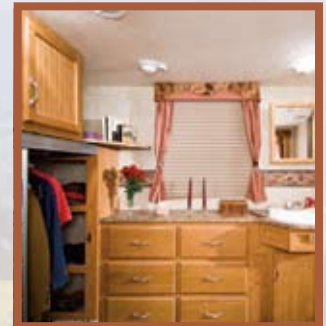

...Lots of storage! Innovative floor plans and efficient use of space. All Hallmarks of Eclipse.

11/07