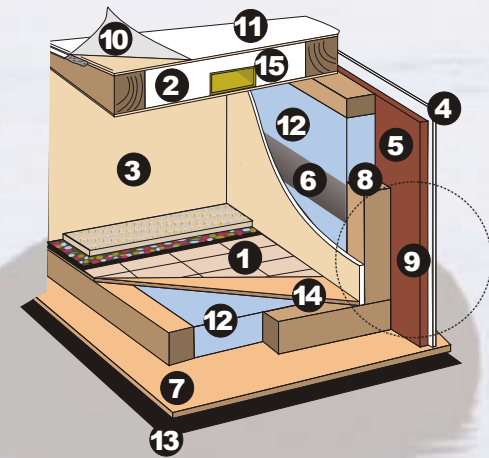

Actual weights and specifications may vary and are subject to change without notice.

ECL28-5BHS

Overall Length: 31' 5"
 Overall Width w/Slide In: 8' 3"
 Overall Width w/Slide Out: 11' 6"
 Overall Height: 10' 9"
 Ceiling Height: 7' 4"
 Dry Weight (lbs/kgs): 7,525/3,415