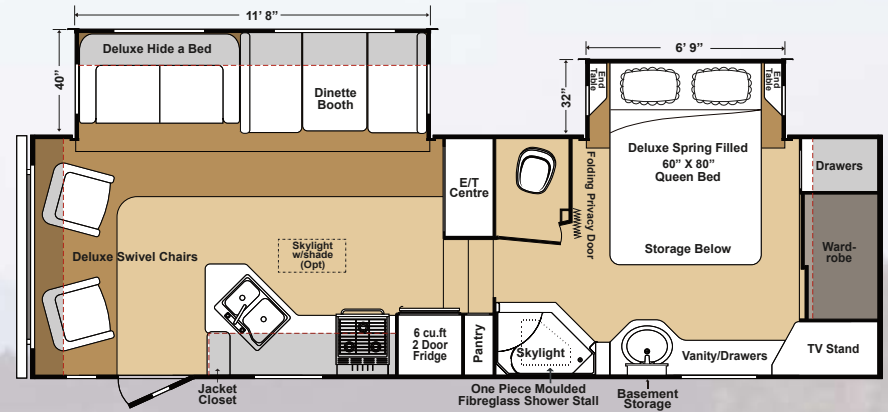

ECL269DS New For 2008

Overall Length: 28' 9"
Overall Width w/Slide In: 8' 3"
Overall Width w/Slide Out: 11' 6"
Overall Height: 9' 7"
Bedroom/Bathroom Ceiling Height: 6' 7"
Living Room Ceiling Height: 7' 6" to 8' 7"
Dry Weight (lbs/kgs): 6,310/2870
Hitch Weight (lbs/kgs): 1,150/520
Cargo Carrying Capacity (lbs/kgs): . . . 1,360/615
Gross Vehicle Weight Rate (lbs/kgs): . . 8,150/3,700
Fresh Water (Imp/US gal): 37/45
Grey Water (Imp/US gal): 28/34
Black Water (Imp/US gal): 28/34

Vinyl Floor Covering

Berber Carpet

Overhead Cabinet

ECL24-5RLS

Overall Length: 26'
 Overall Width w/Slide In: 8' 3"
 Overall Width w/Slide Out: 10' 6"
 Overall Height: 10' 9"
 Ceiling Height: 7' 0"
 Bedroom Ceiling Height (at foot of bed): 5' 0"
 Dry Weight (lbs/kgs): 5,770/2,615

Actual weights and specifications may vary and are subject to change without notice.

ECL28-5BHS

Overall Length: 31' 5"
 Overall Width w/Slide In: 8' 3"
 Overall Width w/Slide Out: 11' 6"
 Overall Height: 10' 9"
 Ceiling Height: 7' 4"
 Dry Weight (lbs/kgs): 7,525/3,415

ECL29-5RLBS

Overall Length: 29'
 Overall Width w/Slide In: 8' 3"
 Overall Width w/Slide Out: 11' 6"
 Overall Height: 11' 9"
 Bedroom/Bathroom Ceiling Height: 6' 6"
 Living Room Ceiling Height: 7' 6" to 8' 7"
 Dry Weight (lbs/kgs): 7,930/3,595