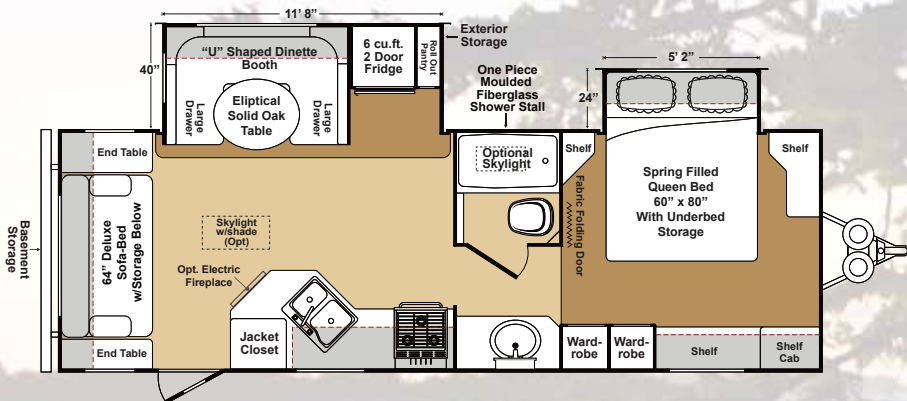

OKANAGAN ECLIPSE

*Renowned for Quality...
...Respected for Innovation*

2008 TRAVEL TRAILERS & FIFTH WHEELS

ECL21

Overall Length: 21' 5"
Overall Width: 7' 7"
Overall Height: 8' 8"
Ceiling Height: 6' 4"
Dry Weight (lbs/kgs): 3,305/1,500
Hitch Weight (lbs/kgs): 595/270
Cargo Carrying Capacity (lbs/kgs): 1,525/695
Gross Vehicle Weight Rate (lbs/kgs): . 5,200/2,365
Fresh Water (Imp/US gal): 28/34
Grey Water (Imp/US gal): 28/34
Black Water (Imp/US gal): 28/34

ECL24SL

Overall Length: 26' 0"
Overall Width w/ Slide In: 8' 3"
Overall Width w/ Slide Out: 9' 7"
Overall Height: 9' 0"
Ceiling Height: 6' 7"
Dry Weight (lbs/kgs): 4,420/2,005
Hitch Weight-Dry (lbs/kgs): 683/310
Cargo Carrying Capacity (lbs/kgs): . . . 2,805/1,275
Gross Vehicle Weight Rate (lbs/kgs): . . 7,685/3,495
Fresh Water (Imp/US gal): 37/45
Grey Water (Imp/US gal): 28/34
Black Water (Imp/US gal): 28/34

ECL269DS New For 2008

Overall Length: 28' 9"
Overall Width w/Slide In: 8' 3"
Overall Width w/Slide Out: 11' 6"
Overall Height: 9' 7"
Bedroom/Bathroom Ceiling Height: 6' 7"
Living Room Ceiling Height: 7' 6" to 8' 7"
Dry Weight (lbs/kgs): 6,310/2870
Hitch Weight (lbs/kgs): 1,150/520
Cargo Carrying Capacity (lbs/kgs): . . . 1,360/615
Gross Vehicle Weight Rate (lbs/kgs): . . 8,150/3,700
Fresh Water (Imp/US gal): 37/45
Grey Water (Imp/US gal): 28/34
Black Water (Imp/US gal): 28/34

Vinyl Floor Covering

Berber Carpet

Overhead Cabinet

ECL24-5RLS

Overall Length: 26'
 Overall Width w/Slide In: 8' 3"
 Overall Width w/Slide Out: 10' 6"
 Overall Height: 10' 9"
 Ceiling Height: 7' 0"
 Bedroom Ceiling Height (at foot of bed): 5' 0"
 Dry Weight (lbs/kgs): 5,770/2,615