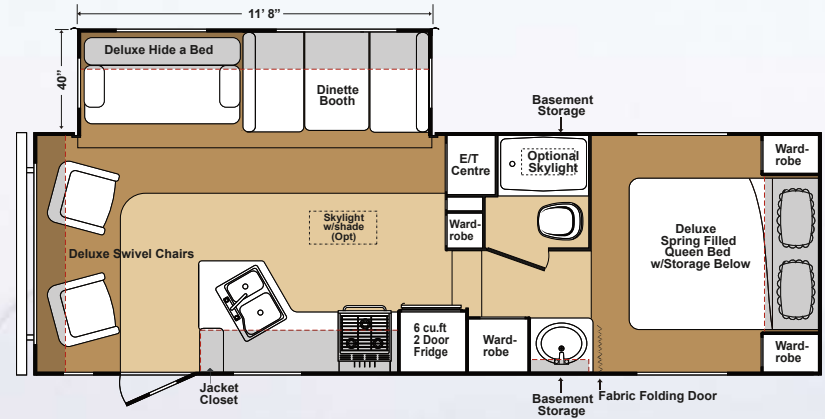

ECL26-5RLS

Overall Length: ..... 26' 5"
Overall Width w/Slide In: ..... 8' 3"
Overall Width w/Slide Out: ..... 11' 6"
Overall Height: ..... 10' 10"
Ceiling Height: ..... 7' 4"
Dry Weight (lbs/kgs): 6,845/3,110

Hitch Weight (lbs/kgs): 1,515/690
Cargo Carrying Capacity (lbs/kgs): 2,775/1,260
Gross Vehicle Weight Rate (lbs/kgs): 10,100/4,590
Fresh Water (Imp/US gal): 37/45
Grey Water (Imp/US gal): 28/34
Black Water (Imp/US gal): 28/34

INTERIOR COLOUR SCHEMES

(MAIN FABRIC)

ECLIPSE CONSTRUCTION

1. Congoleum Vinyl Floor Covering
2. Expanded Polystyrene Insulation
3. Water Resistant Interior Vinyl Panelling
4. Smooth Filon Fibreglass Exterior
5. Luan Plywood Layer
6. Aluminum Cabinet Reinforcement
7. Water Resistant 1/4" Plywood
8. Kiln Dried Finger-Joint Wood Frame
9. Fully Laminated Electronic Pinch-Roller Construction (Roof, Walls and Floor)
10. High Grade Adhesive
11. One Piece Dicor Brite Tek TPO Roof Membrane
12. High Density Styrofoam SM 1" Thick
13. Laminated "Darco" Bonded Weave Underbelly
14. Water Resistant 1/2" One Piece Full Length Laminated Plywood Floor
15. Ducted Roof Air Venting (not available on ECL21 and ECL24SL)