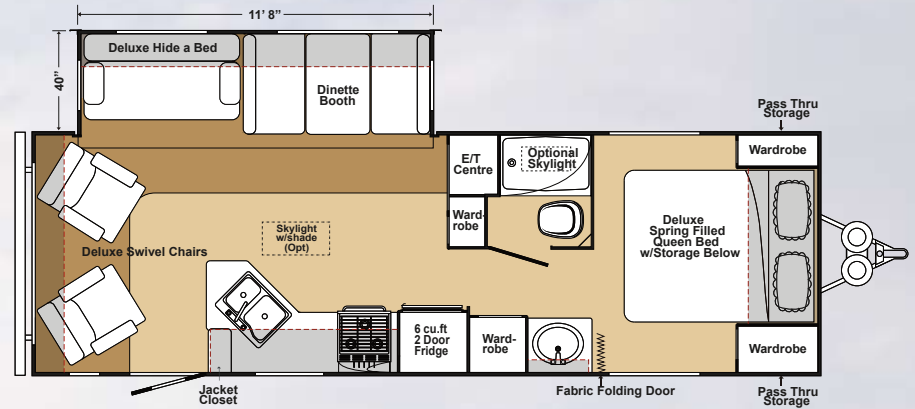

ECL269DS New For 2008

Overall Length: 28' 9"
Overall Width w/Slide In: 8' 3"
Overall Width w/Slide Out: 11' 6"
Overall Height: 9' 7"
Bedroom/Bathroom Ceiling Height: 6' 7"
Living Room Ceiling Height: 7' 6" to 8' 7"
Dry Weight (lbs/kgs): 6,310/2870
Hitch Weight (lbs/kgs): 1,150/520
Cargo Carrying Capacity (lbs/kgs): . . . 1,360/615
Gross Vehicle Weight Rate (lbs/kgs): . . 8,150/3,700
Fresh Water (Imp/US gal): 37/45
Grey Water (Imp/US gal): 28/34
Black Water (Imp/US gal): 28/34

ECL28BHS

Overall Length: 31' 9"
Overall Width w/Slide In: 8' 3"
Overall Width w/Slide Out: 11' 6"
Overall Height: 9' 7"
Ceiling Height: 6' 7"
Dry Weight (lbs/kgs): 7,015/3,180
Hitch Weight (lbs/kgs): 1025/465
Cargo Carrying Capacity (lbs/kgs): . . . 3,530/1,605
Gross Vehicle Weight Rate (lbs/kgs): . . 11,025/5,010
Fresh Water (Imp/US gal): 37/45
Grey Water (Imp/US gal): 28/34
Black Water (Imp/US gal): 28/34

ECL25RKS

Overall Length: 27' 6"
 Overall Width w/Slide In: 8' 3"
 Overall Width w/Slide Out: 10' 11"
 Overall Height: 9' 7"
 Ceiling Height: 6' 7"
 Dry Weight (lbs/kgs): 5,370/2,435
 Hitch Weight (lbs/kgs): 905/410
 Cargo Carrying Capacity (lbs/kgs): 2,055/935
 Gross Vehicle Weight Rate (lbs/kgs): . . . 7,905/3,595
 Fresh Water (Imp/US gal): 37/45
 Grey Water (Imp/US gal): 28/34
 Galley Tank (Imp/US gal): 28/34
 Black Water (Imp/US gal): 28/34

ECL26RLS

Overall Length: 29' 3"
 Overall Width w/Slide In: 8' 3"
 Overall Width w/Slide Out: 11' 6"
 Overall Height: 9' 7"
 Ceiling Height: 6' 7"
 Dry Weight (lbs/kgs): 5,640/2,560
 Hitch Weight (lbs/kgs): 739/335
 Cargo Carrying Capacity (lbs/kgs): 2,040/925
 Gross Vehicle Weight Rate (lbs/kgs): . . . 7,740/3,510
 Fresh Water (Imp/US gal): 37/45
 Grey Water (Imp/US gal): 28/34
 Black Water (Imp/US gal): 28/34