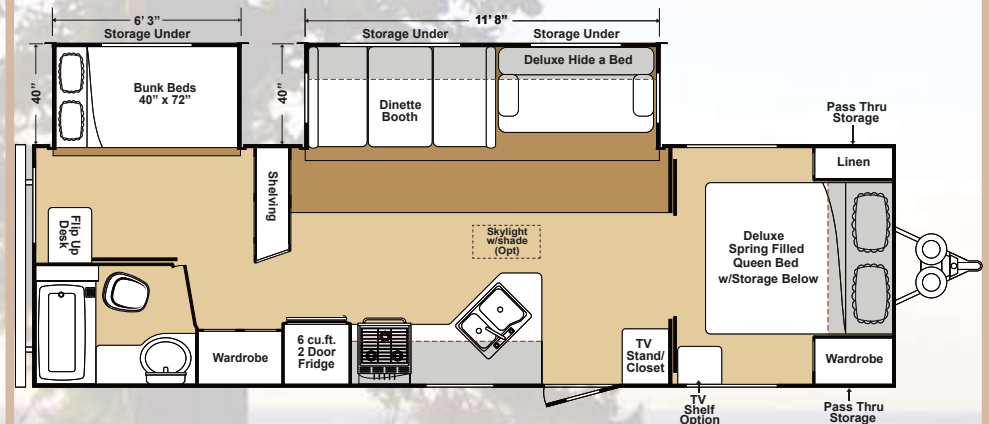

ECL24SL

Overall Length: 26' 0"
Overall Width w/ Slide In: 8' 3"
Overall Width w/ Slide Out: 9' 7"
Overall Height: 9' 0"
Ceiling Height: 6' 7"
Dry Weight (lbs/kgs): 4,420/2,005
Hitch Weight-Dry (lbs/kgs): 683/310
Cargo Carrying Capacity (lbs/kgs): . . . 2,805/1,275
Gross Vehicle Weight Rate (lbs/kgs): . . 7,685/3,495
Fresh Water (Imp/US gal): 37/45
Grey Water (Imp/US gal): 28/34
Black Water (Imp/US gal): 28/34

ECL269DS New For 2008

Overall Length: 28' 9"
Overall Width w/Slide In: 8' 3"
Overall Width w/Slide Out: 11' 6"
Overall Height: 9' 7"
Bedroom/Bathroom Ceiling Height: 6' 7"
Living Room Ceiling Height: 7' 6" to 8' 7"
Dry Weight (lbs/kgs): 6,310/2870
Hitch Weight (lbs/kgs): 1,150/520
Cargo Carrying Capacity (lbs/kgs): . . . 1,360/615
Gross Vehicle Weight Rate (lbs/kgs): . . 8,150/3,700
Fresh Water (Imp/US gal): 37/45
Grey Water (Imp/US gal): 28/34
Black Water (Imp/US gal): 28/34

ECL28BHS

Overall Length: 31' 9"
Overall Width w/Slide In: 8' 3"
Overall Width w/Slide Out: 11' 6"
Overall Height: 9' 7"
Ceiling Height: 6' 7"
Dry Weight (lbs/kgs): 7,015/3,180
Hitch Weight (lbs/kgs): 1025/465
Cargo Carrying Capacity (lbs/kgs): . . . 3,530/1,605
Gross Vehicle Weight Rate (lbs/kgs): . . 11,025/5,010
Fresh Water (Imp/US gal): 37/45
Grey Water (Imp/US gal): 28/34
Black Water (Imp/US gal): 28/34

ECL26RLS

Overall Length: 29' 3"
 Overall Width w/Slide In: 8' 3"
 Overall Width w/Slide Out: 11' 6"
 Overall Height: 9' 7"
 Ceiling Height: 6' 7"
 Dry Weight (lbs/kgs): 5,640/2,560
 Hitch Weight (lbs/kgs): 739/335
 Cargo Carrying Capacity (lbs/kgs): 2,040/925
 Gross Vehicle Weight Rate (lbs/kgs): . . . 7,740/3,510
 Fresh Water (Imp/US gal): 37/45
 Grey Water (Imp/US gal): 28/34
 Black Water (Imp/US gal): 28/34