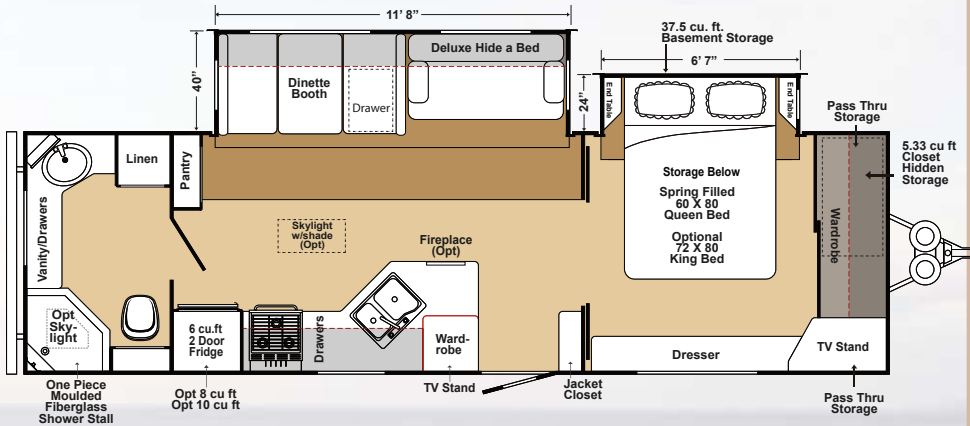

ECL29RBS

Overall Length: ..... 31' 11"
Overall Width w/Slide In: ..... 8' 3"
Overall Width w/Slide Out: ..... 11' 6"
Overall Height: ..... 9' 6"
Ceiling Height: ..... 6' 5"
Dry Weight (lbs/kgs): 6,890/3,125
Hitch Weight (lbs/kgs): 895/405
Cargo Carrying Capacity (lbs/kgs): . . . 3,520/1,600
Gross Vehicle Weight Rate (lbs/kgs): 10,890/4,950
Fresh Water (Imp/US gal): 37/45
Grey Water (Imp/US gal): 28/34
Black Water (Imp/US gal): 28/34