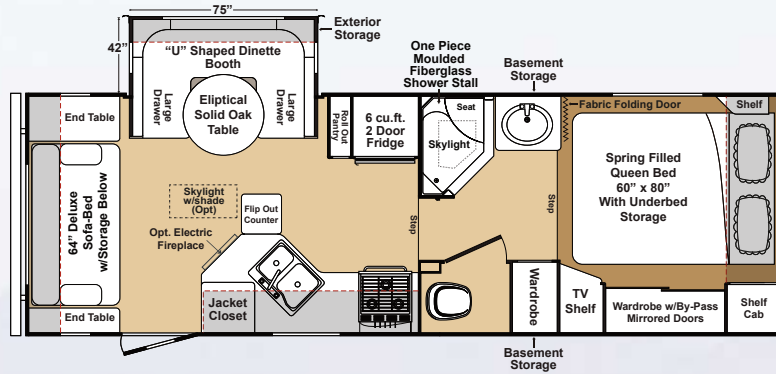

ECL269DS New For 2008

Overall Length: 28' 9"
Overall Width w/Slide In: 8' 3"
Overall Width w/Slide Out: 11' 6"
Overall Height: 9' 7"
Bedroom/Bathroom Ceiling Height: 6' 7"
Living Room Ceiling Height: 7' 6" to 8' 7"
Dry Weight (lbs/kgs): 6,310/2870
Hitch Weight (lbs/kgs): 1,150/520
Cargo Carrying Capacity (lbs/kgs): . . . 1,360/615
Gross Vehicle Weight Rate (lbs/kgs): . . 8,150/3,700
Fresh Water (Imp/US gal): 37/45
Grey Water (Imp/US gal): 28/34
Black Water (Imp/US gal): 28/34

ECL26RLS

Overall Length: 29' 3"
 Overall Width w/Slide In: 8' 3"
 Overall Width w/Slide Out: 11' 6"
 Overall Height: 9' 7"
 Ceiling Height: 6' 7"
 Dry Weight (lbs/kgs): 5,640/2,560
 Hitch Weight (lbs/kgs): 739/335
 Cargo Carrying Capacity (lbs/kgs): 2,040/925
 Gross Vehicle Weight Rate (lbs/kgs): . . . 7,740/3,510
 Fresh Water (Imp/US gal): 37/45
 Grey Water (Imp/US gal): 28/34
 Black Water (Imp/US gal): 28/34

ECL29RBS

Overall Length: 31' 11"
 Overall Width w/Slide In: 8' 3"
 Overall Width w/Slide Out: 11' 6"
 Overall Height: 9' 6"
 Ceiling Height: 6' 5"
 Dry Weight (lbs/kgs): 6,890/3,125
 Hitch Weight (lbs/kgs): 895/405
 Cargo Carrying Capacity (lbs/kgs): . . . 3,520/1,600
 Gross Vehicle Weight Rate (lbs/kgs): 10,890/4,950
 Fresh Water (Imp/US gal): 37/45
 Grey Water (Imp/US gal): 28/34
 Black Water (Imp/US gal): 28/34

Vinyl Floor Covering

Berber Carpet

Overhead Cabinet

ECL24-5RLS

Overall Length: 26'
 Overall Width w/Slide In: 8' 3"
 Overall Width w/Slide Out: 10' 6"
 Overall Height: 10' 9"
 Ceiling Height: 7' 0"
 Bedroom Ceiling Height (at foot of bed): 5' 0"
 Dry Weight (lbs/kgs): 5,770/2,615