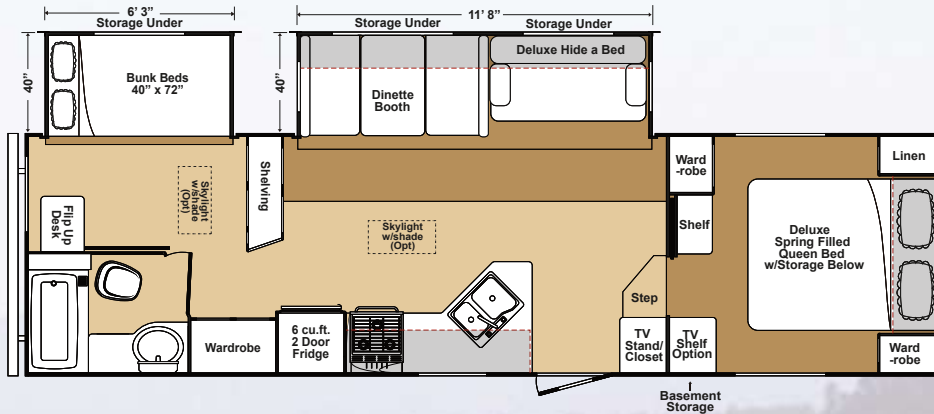

ECL269DS New For 2008

Overall Length: 28' 9"
Overall Width w/Slide In: 8' 3"
Overall Width w/Slide Out: 11' 6"
Overall Height: 9' 7"
Bedroom/Bathroom Ceiling Height: 6' 7"
Living Room Ceiling Height: 7' 6" to 8' 7"
Dry Weight (lbs/kgs): 6,310/2870
Hitch Weight (lbs/kgs): 1,150/520
Cargo Carrying Capacity (lbs/kgs): . . . 1,360/615
Gross Vehicle Weight Rate (lbs/kgs): . . 8,150/3,700
Fresh Water (Imp/US gal): 37/45
Grey Water (Imp/US gal): 28/34
Black Water (Imp/US gal): 28/34

ECL26-5RLS

Overall Length: 26' 5"
 Overall Width w/Slide In: 8' 3"
 Overall Width w/Slide Out: 11' 6"
 Overall Height: 10' 10"
 Ceiling Height: 7' 4"
 Dry Weight (lbs/kgs): 6,845/3,110

Hitch Weight (lbs/kgs): 1,515/690
 Cargo Carrying Capacity (lbs/kgs): 2,775/1,260
 Gross Vehicle Weight Rate (lbs/kgs): 10,100/4,590
 Fresh Water (Imp/US gal): 37/45
 Grey Water (Imp/US gal): 28/34
 Black Water (Imp/US gal): 28/34

Actual weights and specifications may vary and are subject to change without notice.

ECL28-5BHS

Overall Length: 31' 5"
 Overall Width w/Slide In: 8' 3"
 Overall Width w/Slide Out: 11' 6"
 Overall Height: 10' 9"
 Ceiling Height: 7' 4"
 Dry Weight (lbs/kgs): 7,525/3,415