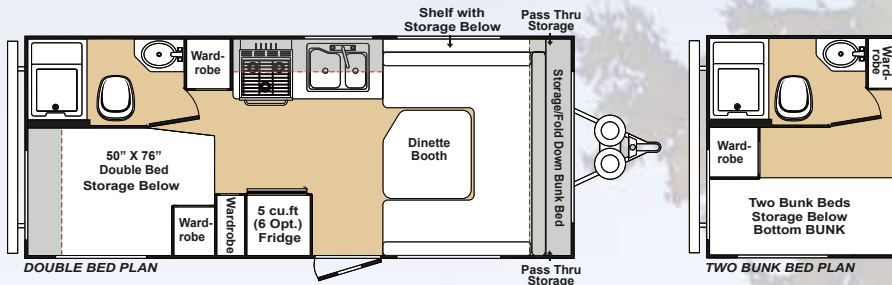

OKANAGAN ECLIPSE

*Renowned for Quality...
...Respected for Innovation*

2008 TRAVEL TRAILERS & FIFTH WHEELS

ECL21

Overall Length: 21' 5"
Overall Width: 7' 7"
Overall Height: 8' 8"
Ceiling Height: 6' 4"
Dry Weight (lbs/kgs): 3,305/1,500
Hitch Weight (lbs/kgs): 595/270
Cargo Carrying Capacity (lbs/kgs): 1,525/695
Gross Vehicle Weight Rate (lbs/kgs): . 5,200/2,365
Fresh Water (Imp/US gal): 28/34
Grey Water (Imp/US gal): 28/34
Black Water (Imp/US gal): 28/34

ECL24SL

Overall Length: 26' 0"
Overall Width w/ Slide In: 8' 3"
Overall Width w/ Slide Out: 9' 7"
Overall Height: 9' 0"
Ceiling Height: 6' 7"
Dry Weight (lbs/kgs): 4,420/2,005
Hitch Weight-Dry (lbs/kgs): 683/310
Cargo Carrying Capacity (lbs/kgs): . . . 2,805/1,275
Gross Vehicle Weight Rate (lbs/kgs): . . 7,685/3,495
Fresh Water (Imp/US gal): 37/45
Grey Water (Imp/US gal): 28/34
Black Water (Imp/US gal): 28/34

ECL269DS New For 2008

Overall Length: 28' 9"
Overall Width w/Slide In: 8' 3"
Overall Width w/Slide Out: 11' 6"
Overall Height: 9' 7"
Bedroom/Bathroom Ceiling Height: 6' 7"
Living Room Ceiling Height: 7' 6" to 8' 7"
Dry Weight (lbs/kgs): 6,310/2870
Hitch Weight (lbs/kgs): 1,150/520
Cargo Carrying Capacity (lbs/kgs): . . . 1,360/615
Gross Vehicle Weight Rate (lbs/kgs): . . 8,150/3,700
Fresh Water (Imp/US gal): 37/45
Grey Water (Imp/US gal): 28/34
Black Water (Imp/US gal): 28/34

ECL28BHS

Overall Length: 31' 9"
Overall Width w/Slide In: 8' 3"
Overall Width w/Slide Out: 11' 6"
Overall Height: 9' 7"
Ceiling Height: 6' 7"
Dry Weight (lbs/kgs): 7,015/3,180
Hitch Weight (lbs/kgs): 1025/465
Cargo Carrying Capacity (lbs/kgs): . . . 3,530/1,605
Gross Vehicle Weight Rate (lbs/kgs): . . 11,025/5,010
Fresh Water (Imp/US gal): 37/45
Grey Water (Imp/US gal): 28/34
Black Water (Imp/US gal): 28/34