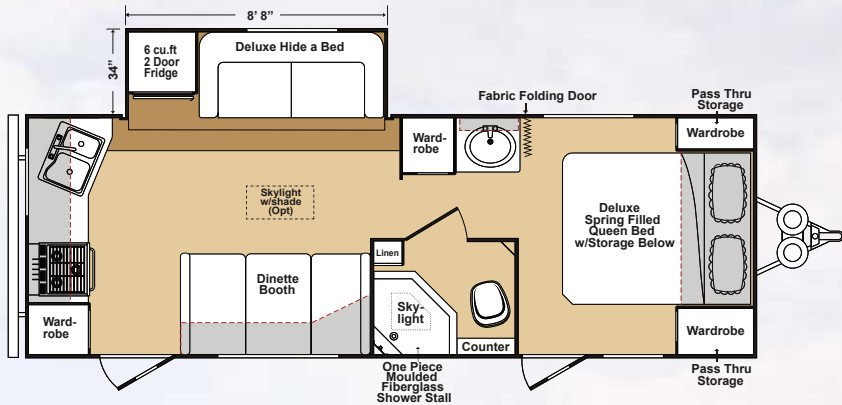

ECL25RKS

Overall Length: ..... 27' 6"
Overall Width w/Slide In: ..... 8' 3"
Overall Width w/Slide Out: ..... 10' 11"
Overall Height: ..... 9' 7"
Ceiling Height: ..... 6' 7"
Dry Weight (lbs/kgs): 5,370/2,435
Hitch Weight (lbs/kgs): 905/410
Cargo Carrying Capacity (lbs/kgs): 2,055/935
Gross Vehicle Weight Rate (lbs/kgs): . . . 7,905/3,595
Fresh Water (Imp/US gal): 37/45
Grey Water (Imp/US gal): 28/34
Galley Tank (Imp/US gal): 28/34
Black Water (Imp/US gal): 28/34

ECL26RLS

Overall Length: ..... 29' 3"
Overall Width w/Slide In: ..... 8' 3"
Overall Width w/Slide Out: ..... 11' 6"
Overall Height: ..... 9' 7"
Ceiling Height: ..... 6' 7"
Dry Weight (lbs/kgs): 5,640/2,560
Hitch Weight (lbs/kgs): 739/335
Cargo Carrying Capacity (lbs/kgs): 2,040/925
Gross Vehicle Weight Rate (lbs/kgs): . . . 7,740/3,510
Fresh Water (Imp/US gal): 37/45
Grey Water (Imp/US gal): 28/34
Black Water (Imp/US gal): 28/34

ECL29RBS

Overall Length: ..... 31' 11"
Overall Width w/Slide In: ..... 8' 3"
Overall Width w/Slide Out: ..... 11' 6"
Overall Height: ..... 9' 6"
Ceiling Height: ..... 6' 5"
Dry Weight (lbs/kgs): 6,890/3,125
Hitch Weight (lbs/kgs): 895/405
Cargo Carrying Capacity (lbs/kgs): . . . 3,520/1,600
Gross Vehicle Weight Rate (lbs/kgs): 10,890/4,950
Fresh Water (Imp/US gal): 37/45
Grey Water (Imp/US gal): 28/34
Black Water (Imp/US gal): 28/34